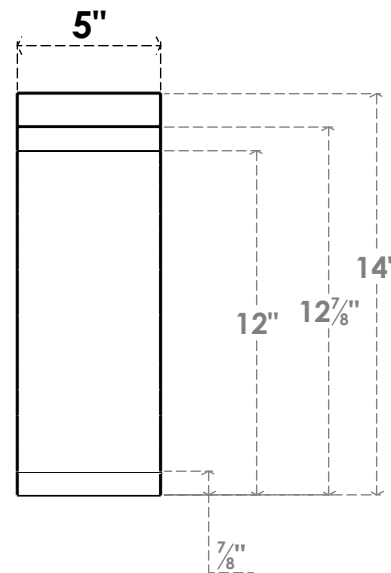

ITEM NUMBER: BRCPO050X10000X14000LFT

5"W X 10"D X 14"H LAFAYETTE ARCHITECTURAL GRADE PVC OPEN BRACE

SIDE PROFILE

FRONT PROFILE

ISOMETRIC

EKENA MILLWORK
2300 WEST MAIN ST.
CLARKSVILLE, TX 75426
TOLL FREE: 866-607-0453
WWW.EKENAMILLWORK.COM