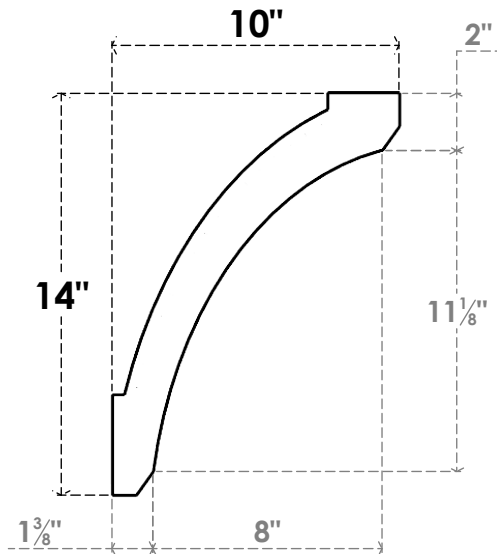

ITEM NUMBER: BRCPO050X10000X14000LFT

5"W X 10"D X 14"H LAFAYETTE ARCHITECTURAL GRADE PVC OPEN BRACE

SIDE PROFILE

FRONT PROFILE

ISOMETRIC

EKENA MILLWORK
2300 WEST MAIN ST.
CLARKSVILLE, TX 75426
TOLL FREE: 866-607-0453
WWW.EKENAMILLWORK.COM