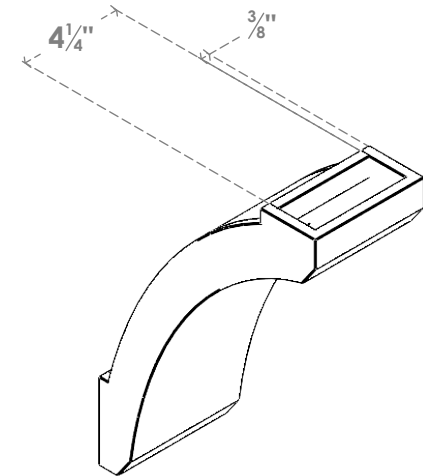

ITEM NUMBER: BRCPO050X10000X14000LFT

5"W X 10"D X 14"H LAFAYETTE ARCHITECTURAL GRADE PVC OPEN BRACE

SIDE PROFILE

FRONT PROFILE

ISOMETRIC

EKENA MILLWORK
2300 WEST MAIN ST.
CLARKSVILLE, TX 75426
TOLL FREE: 866-607-0453
WWW.EKENAMILLWORK.COM